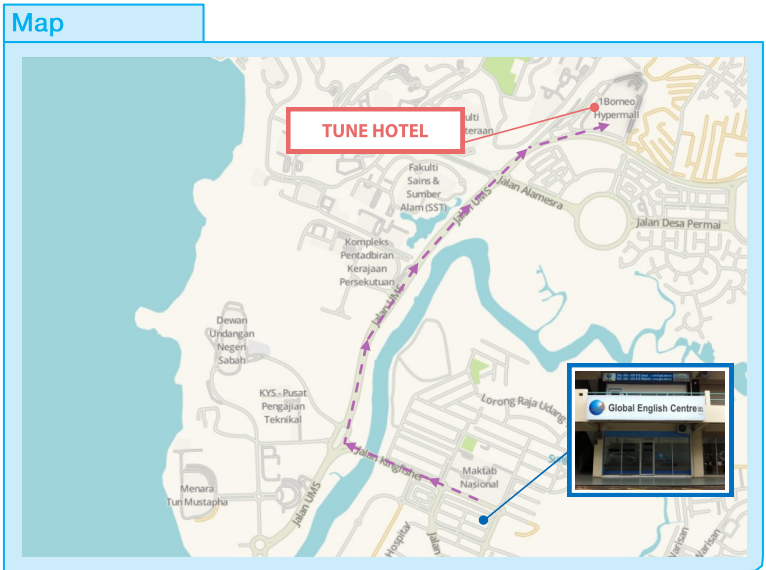

Tune Hotel

Description

Tune Hotel Kota Kinabalu is a 3-floor hotel offering 165 comfortable rooms, it is situated 10 minutes by car from Global English Centre. Tune Hotel is within the 1Borneo complex, East Malaysia's lifestyle mall. Tune Hotel features queen size rooms that provide all the comforts of a home. You are able to enjoy all that 1Borneo has to offer from fine dining, shopping, and all the latest movies at the cinema. Tune Hotel is perfectly suited for Students that would like to enjoy the comforts of a private hotel style room equipped with basic and modern amenities to give a feeling of being home while away from home.

1Borneo Hypermall

WIFI PROVIDED

SHOPPING MALL ACCESS

HOTEL FACILITIES

FREE SHUTTLE BUS TO GEC

TRAVEL TIMES

TO GEC

20 MINUTES